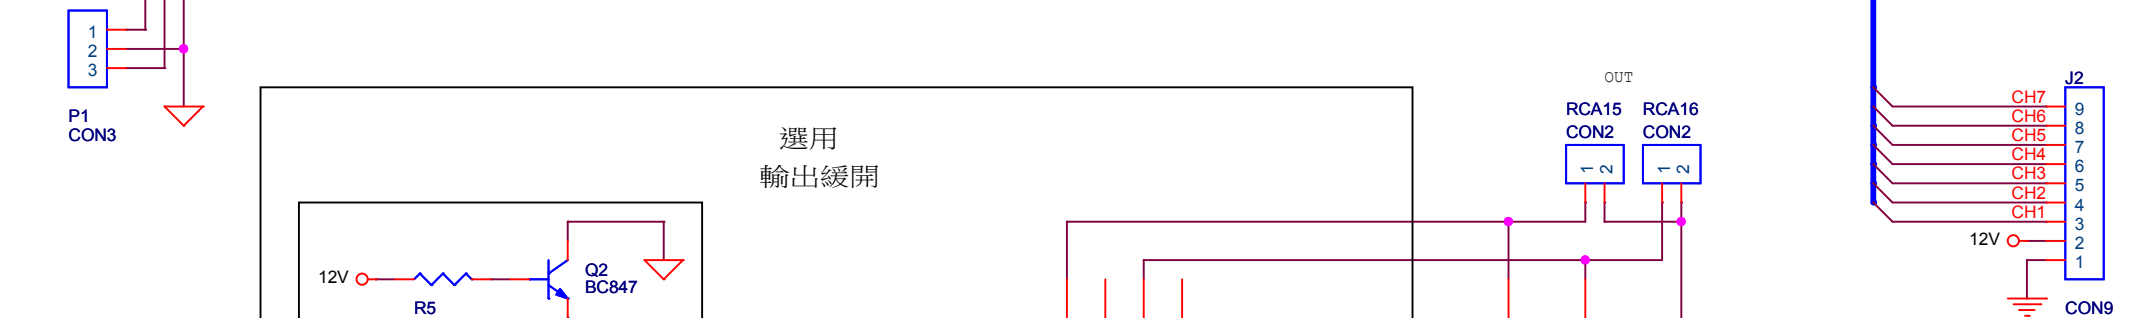

RCA 座自理

選用  
輸出緩開

數位地&類比地連接視情況安裝

Title		
PA09 SOURCE SELECT		
Size	Document Number	Rev
A4	PA090003	A
Date:	Wednesday, July 17, 2019	Sheet 1 of 1