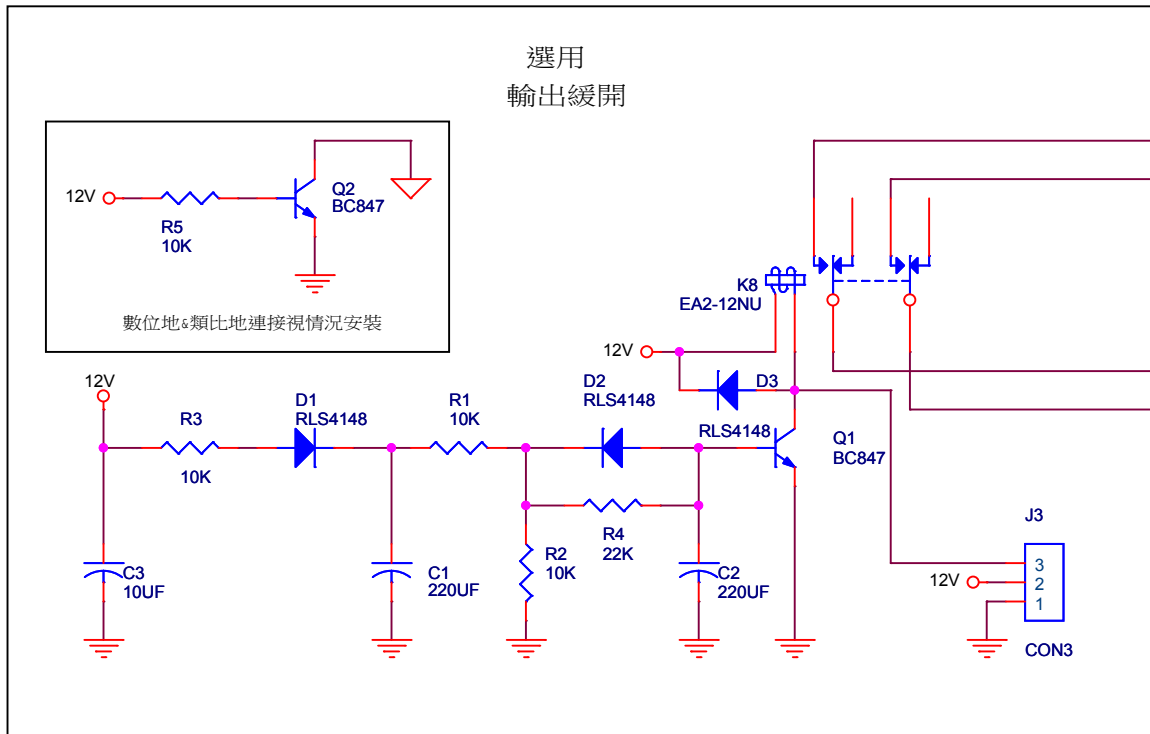

RCA 座自理

選用  
輸出緩開

數位地&類比地連接視情況安裝

Title		
PA09 SOURCE SELECT		
Size	Document Number	Rev
A4	PA090003	A
Date:	Wednesday, July 17, 2019	Sheet 1 of 1