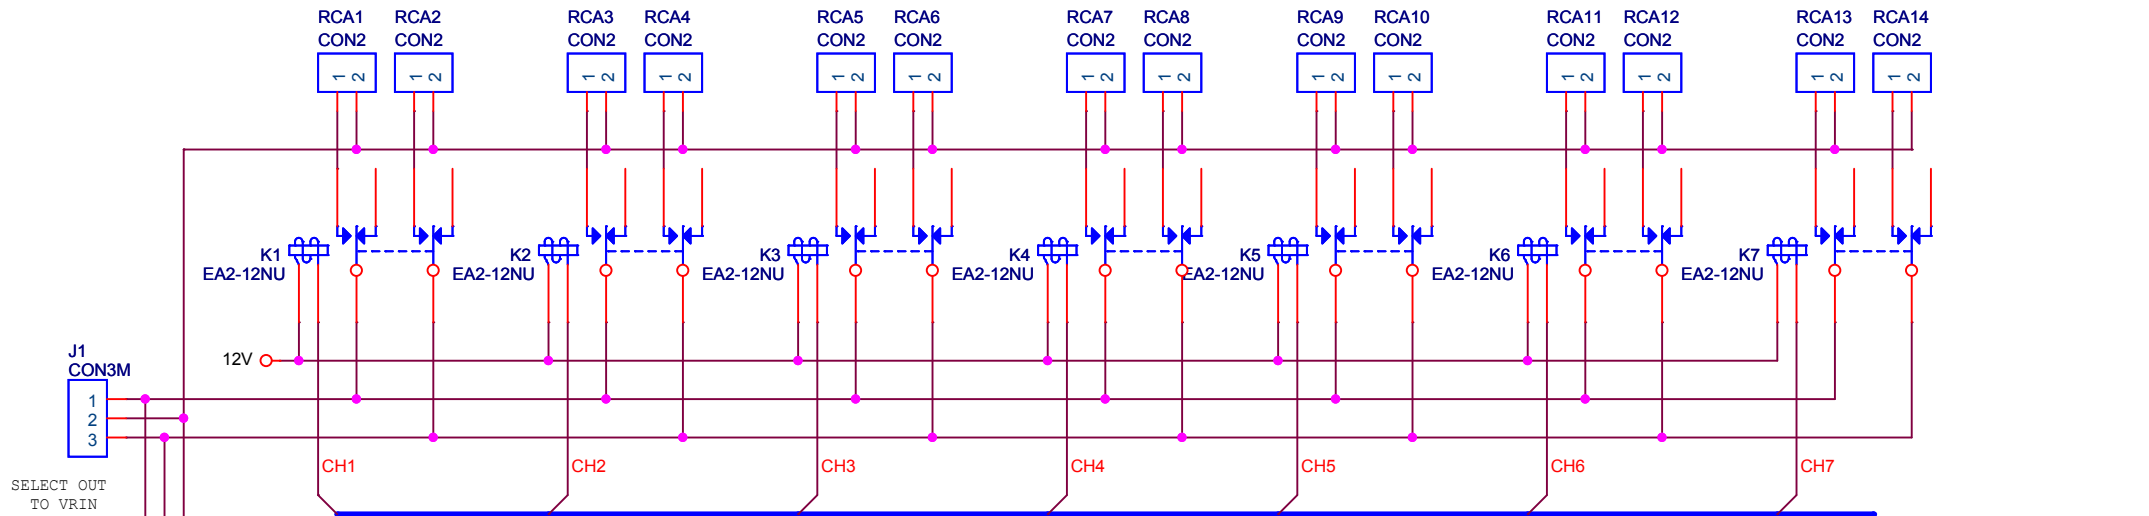

RCA 座自理

選用  
輸出緩開

數位地&類比地連接視情況安裝

Title		
PA09 SOURCE SELECT		
Size	Document Number	Rev
A4	PA090003	A
Date:	Wednesday, July 17, 2019	Sheet 1 of 1